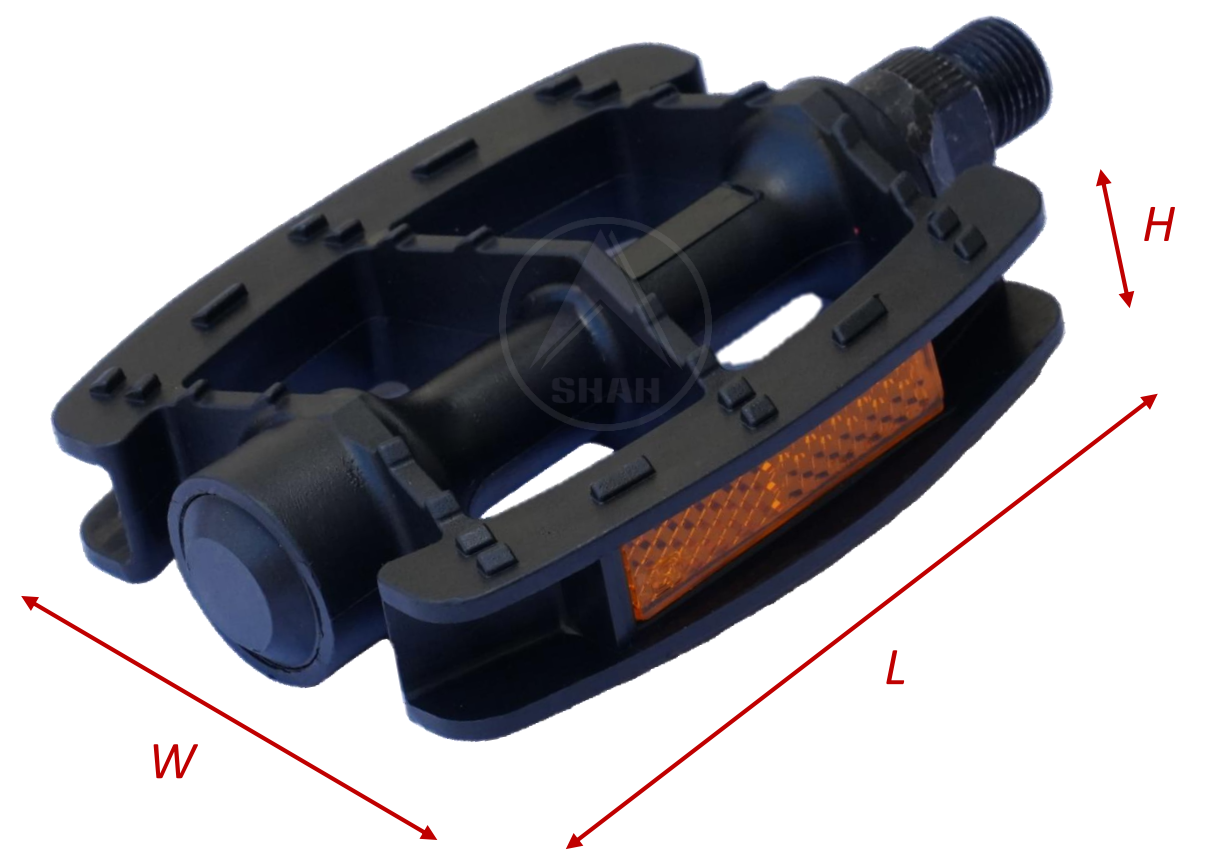

SPW-4729 L

SIZE IN MM (WxLxH)	79.90 x 93.20 x 25.90
BODY WEIGHT (IN GMS)	94 gm
AXLE LENGTH (IN MM)	88
MATERIAL	PPCP