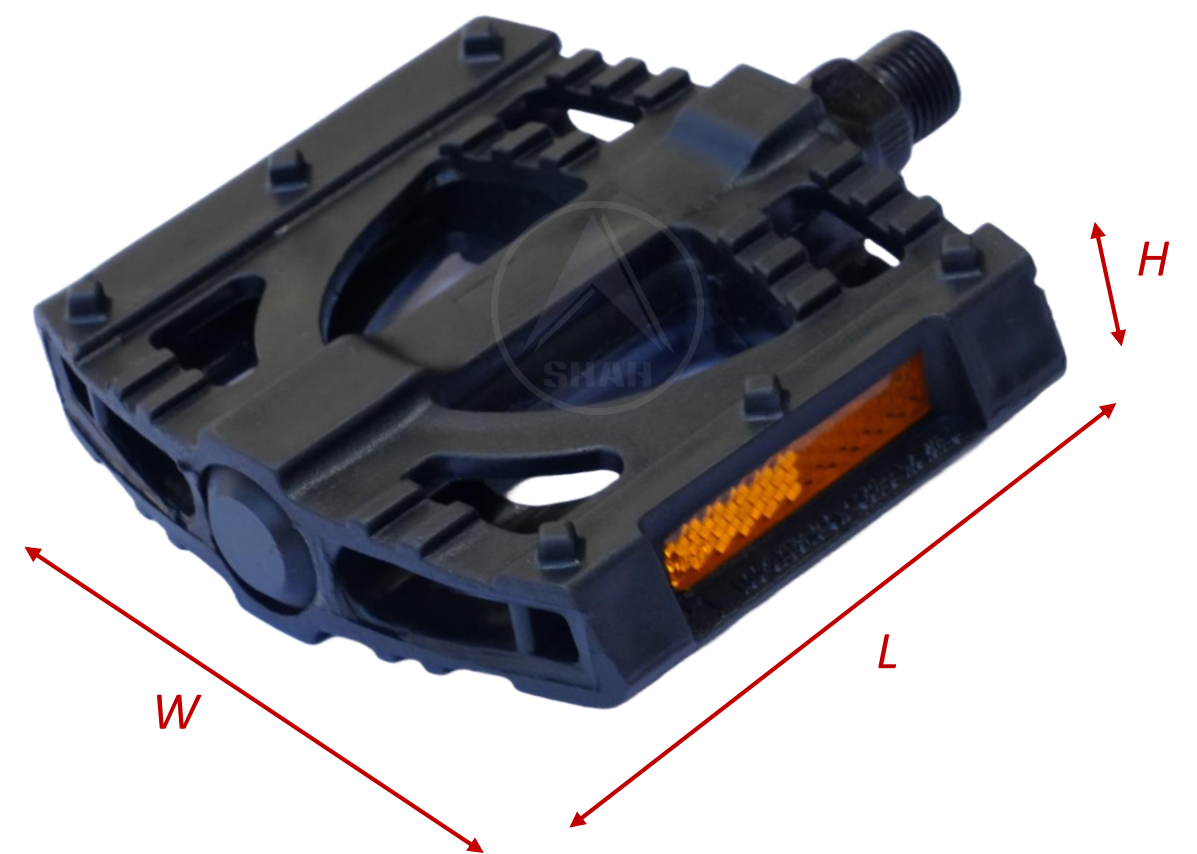

SPW-5009

SIZE IN MM (WxLxH)	106.70 x 95.50 x 27.70
BODY WEIGHT (IN GMS)	175 gm
AXLE LENGTH (IN MM)	88
MATERIAL	PPCP