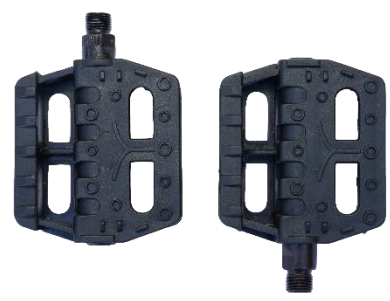

SPW-4728

SIZE IN MM (WxLxH)	82.20 x 93.80 x 25.75
BODY WEIGHT (IN GMS)	123 gm
AXLE LENGTH (IN MM)	88
MATERIAL	PPCP

OUR PRODUCT RANGE

MTB PEDALS

SPW-4728 H.D

SIZE IN MM (WxLxH)	85.00 x 94.90 x 28.50
BODY WEIGHT (IN GMS)	160 gm
AXLE LENGTH (IN MM)	88
MATERIAL	PPCP