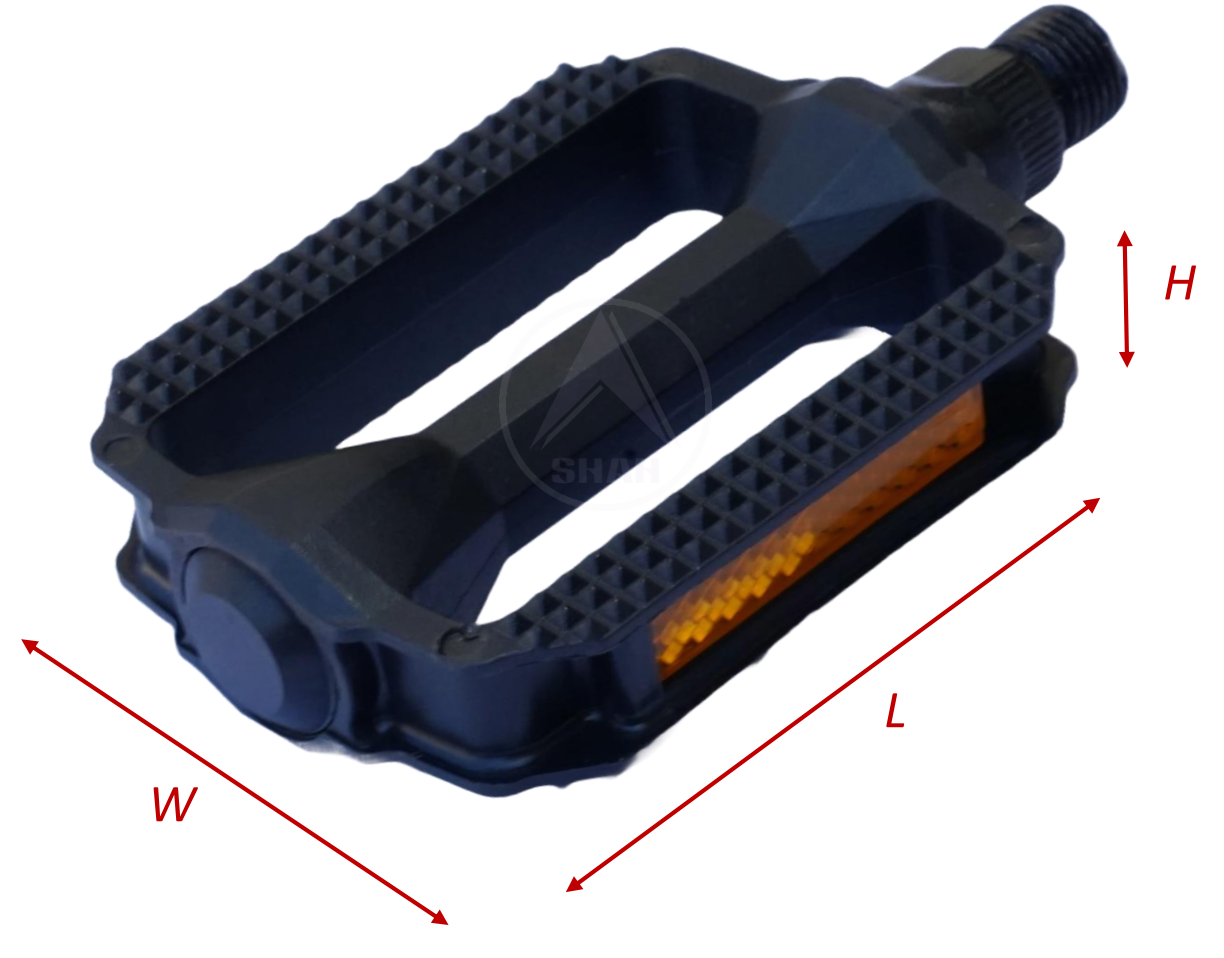

PP-20L

SIZE IN MM (WxLxH)	70.10 x 90.70 x 25.90
BODY WEIGHT (IN GMS)	65 gm
AXLE LENGTH (IN MM)	88
MATERIAL	PPCP