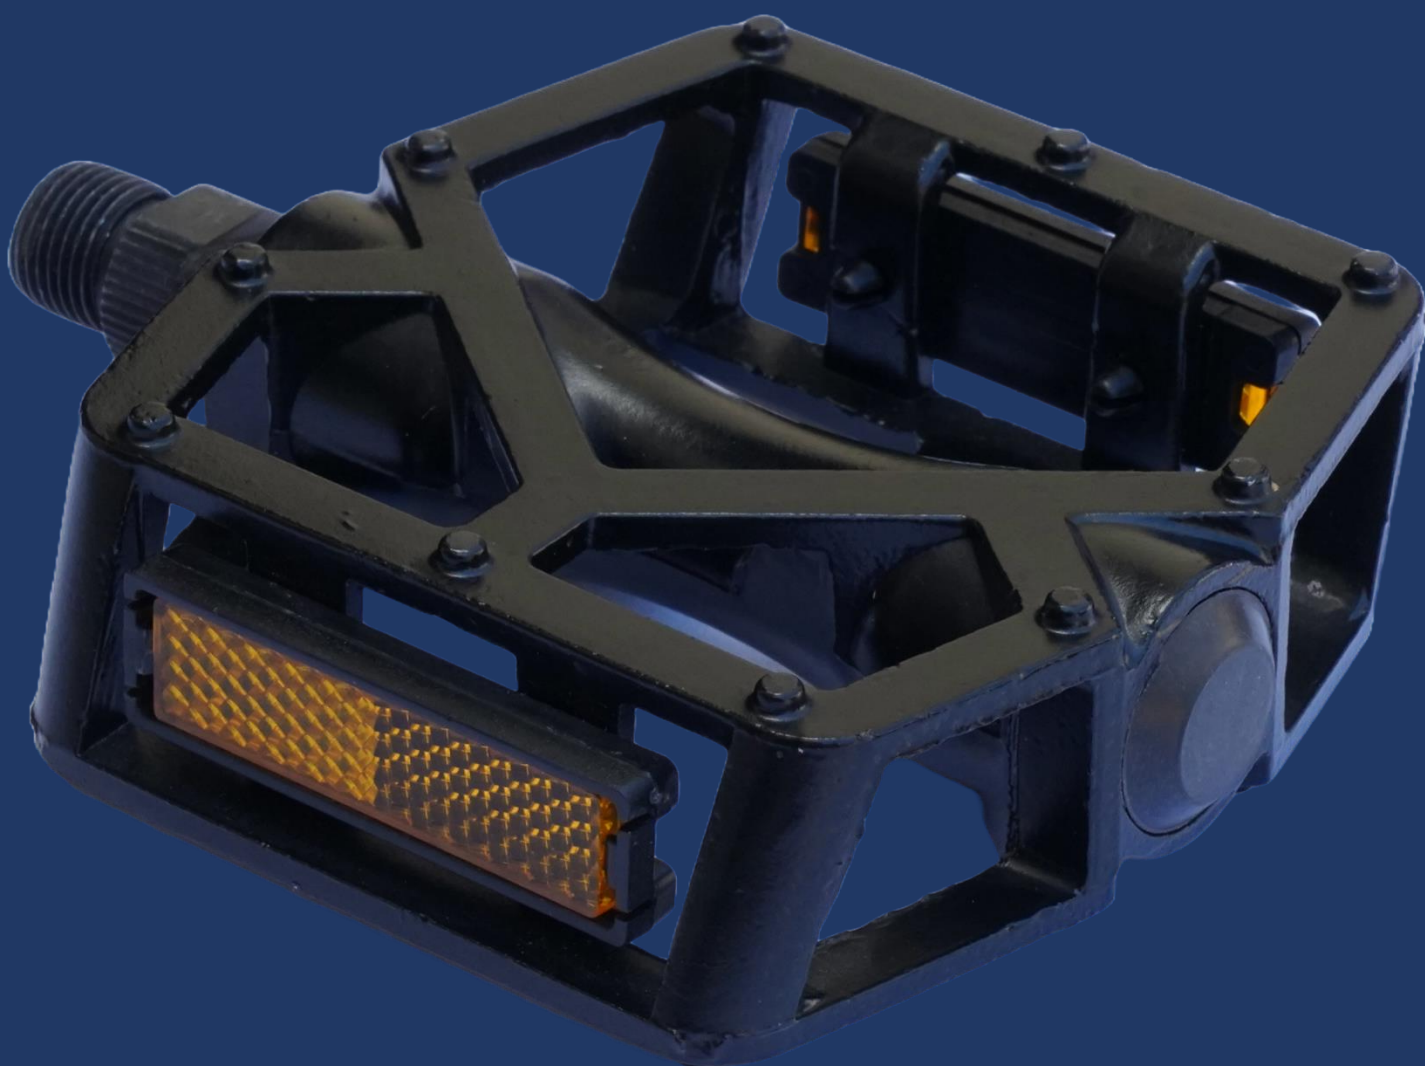

www.x.com/shahplastics

Scan QR Code

Visit our Website

OUR PRODUCT RANGE

MTB PEDALS

D-10

SIZE IN MM (WxLxH)	72.70 x 97.40 x 27.10
BODY WEIGHT (IN GMS)	137 gm
AXLE LENGTH (IN MM)	88
MATERIAL	PPCP

D-10S