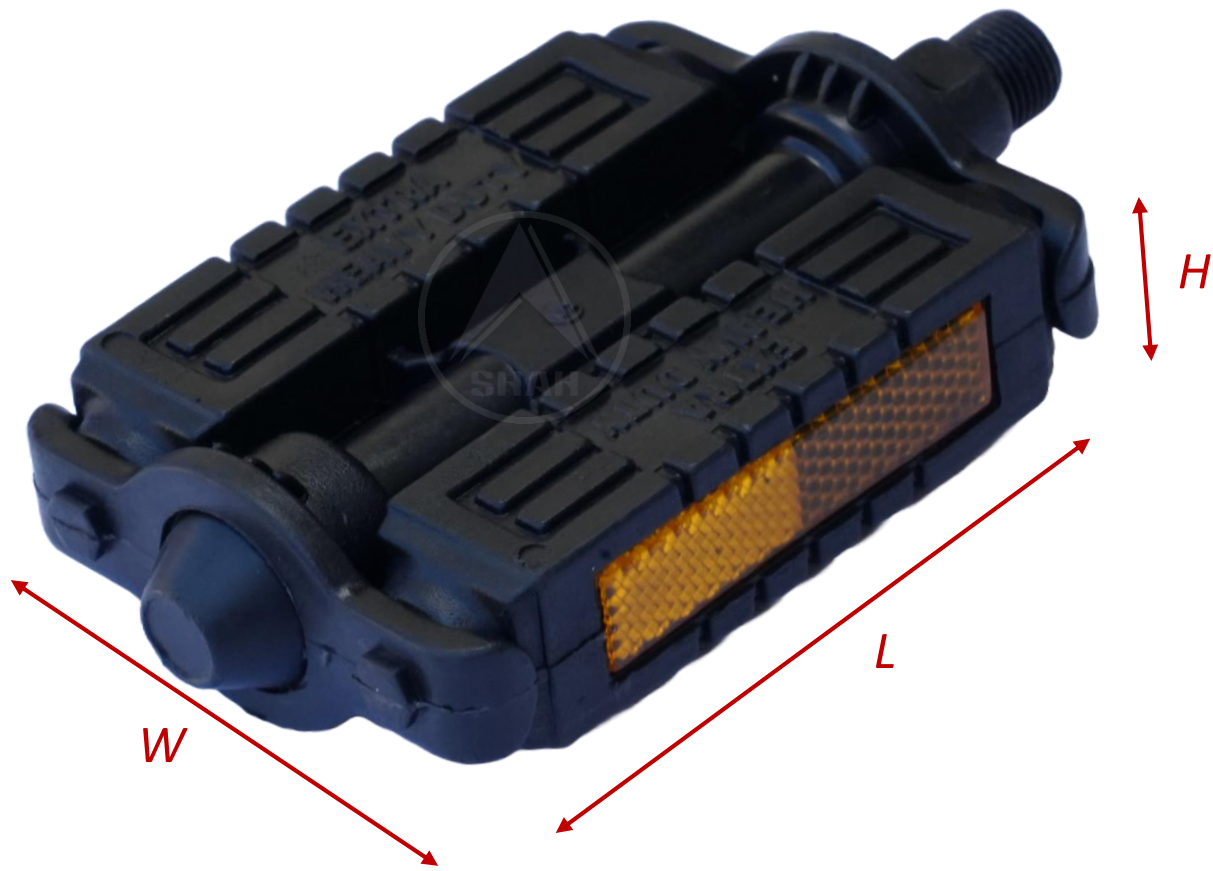

SPW-1010 (Alloy Pedal)

SIZE IN MM (WxLxH)	101.10 x 95.30 x 27.00
BODY WEIGHT (IN GMS)	470 gm
AXLE LENGTH (IN MM)	88
MATERIAL	Alloy

OUR PRODUCT RANGE

MTB PEDALS

SPW-2500

SIZE IN MM (WxLxH)	75.90 x 106.10 x 33.55
BODY WEIGHT (IN GMS)	228 gm
AXLE LENGTH (IN MM)	102
MATERIAL	PPCP