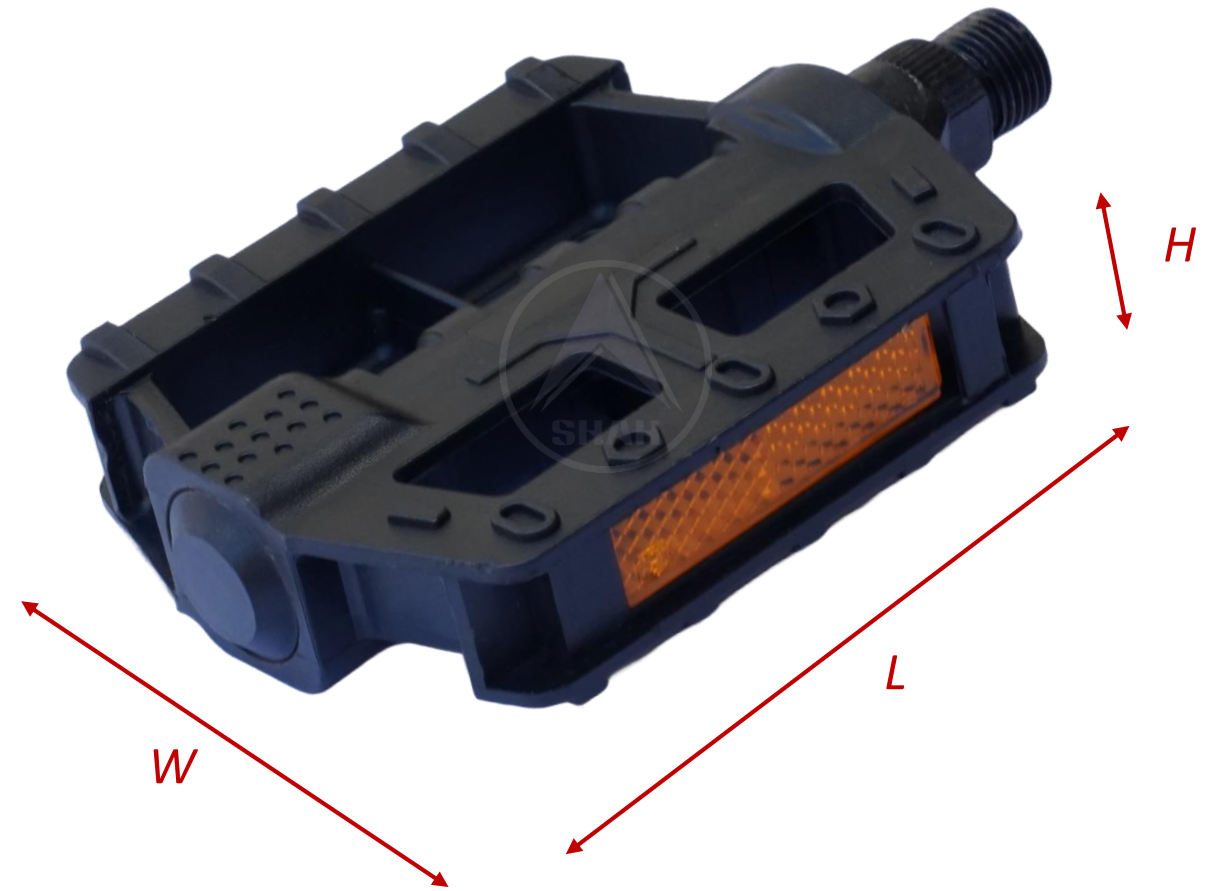

SPW-4728 L

SIZE IN MM (WxLxH)	80.50 x 94.50 x 25.60
BODY WEIGHT (IN GMS)	100 gm
AXLE LENGTH (IN MM)	88
MATERIAL	PPCP