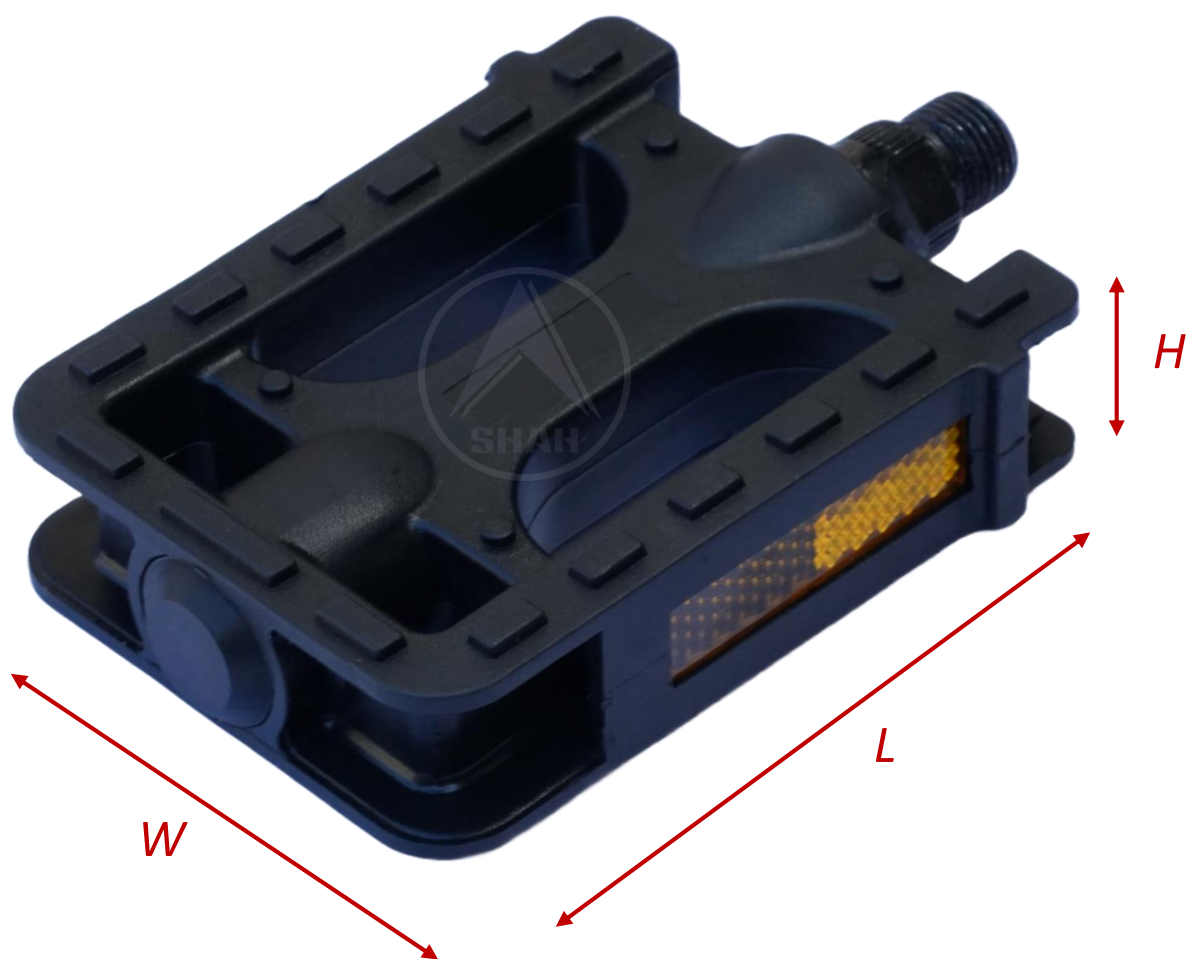

SPW-4727

SIZE IN MM (WxLxH)	77.10 x 100.00 x 26.90
BODY WEIGHT (IN GMS)	130 gm
AXLE LENGTH (IN MM)	88
MATERIAL	PPCP