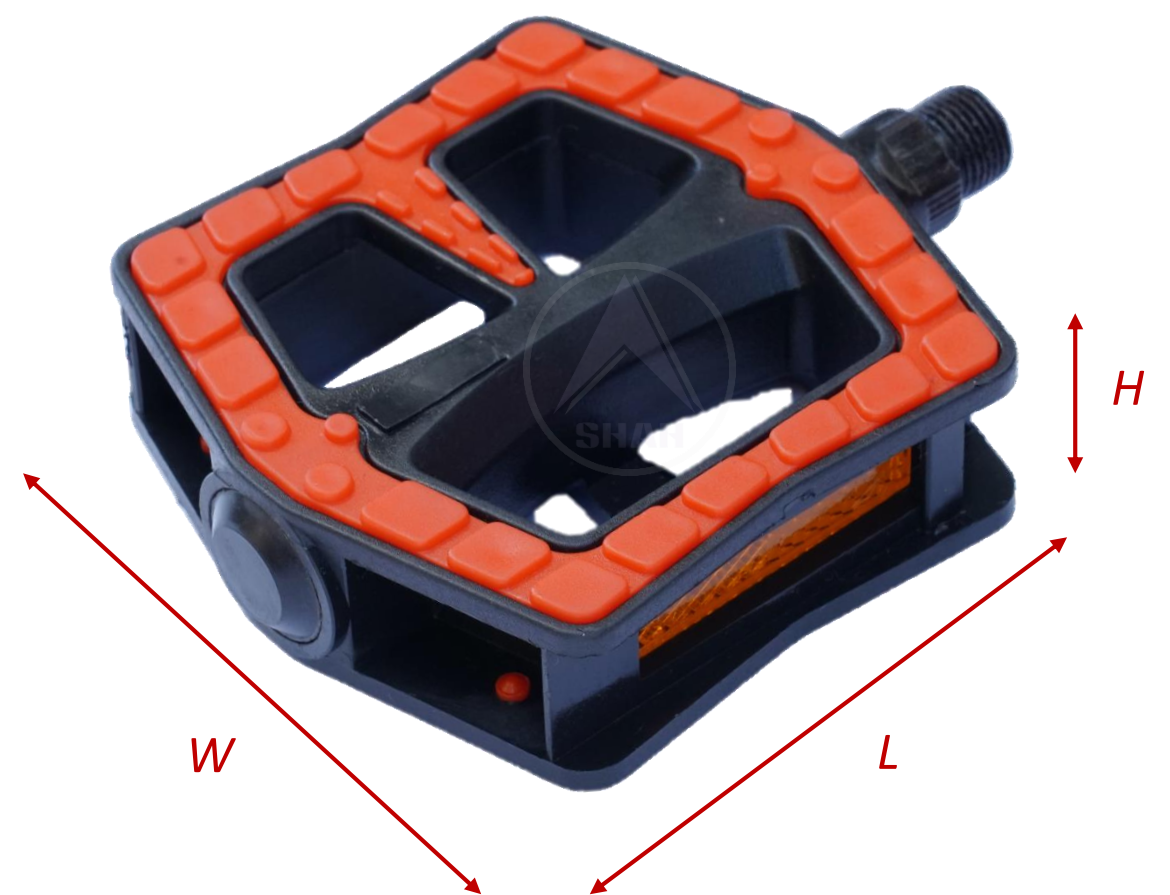

SPW-5000 F

SIZE IN MM (WxLxH)	92.50 x 95.10 x 30.50
BODY WEIGHT (IN GMS)	157 gm
AXLE LENGTH (IN MM)	88
MATERIAL	PPCP