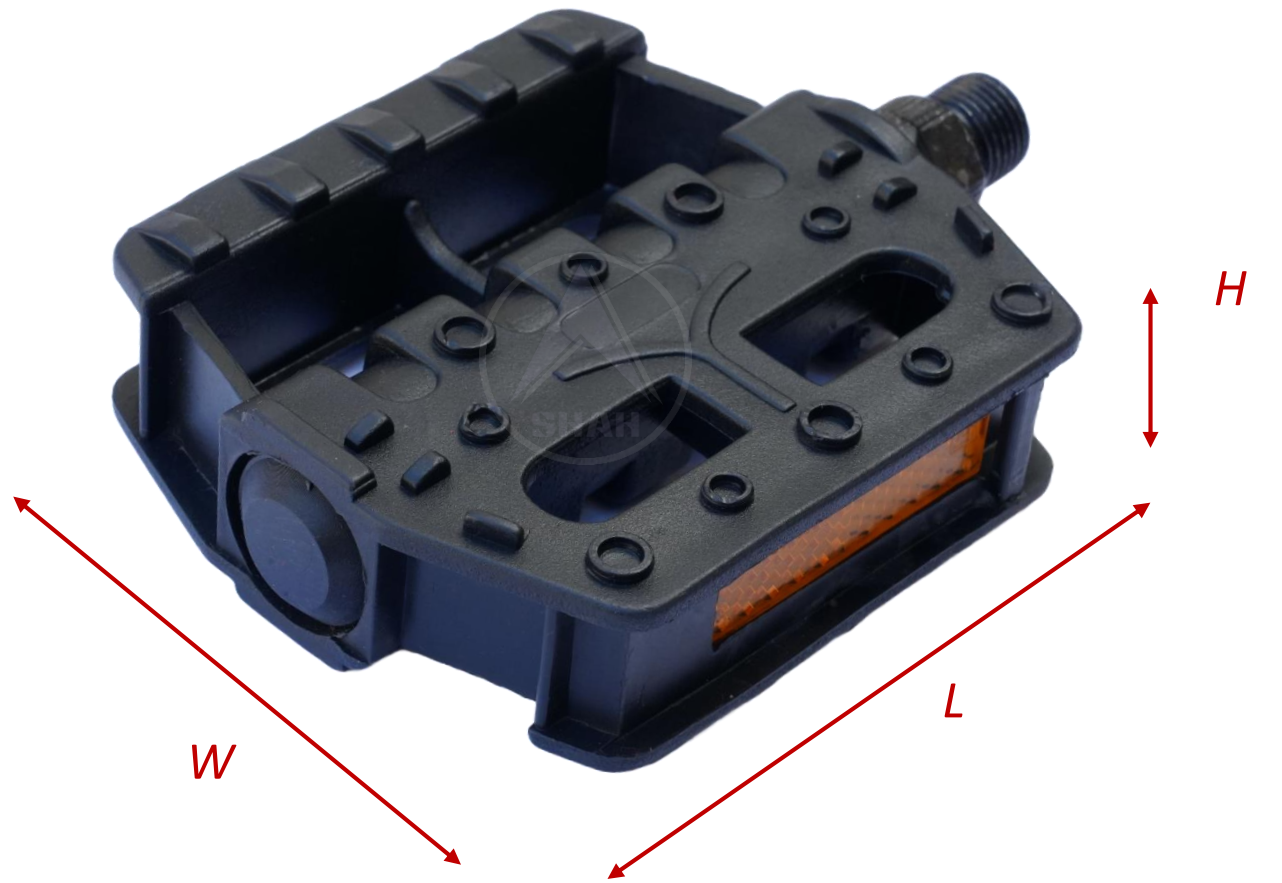

SPW-4728

SIZE IN MM (WxLxH)	82.20 x 93.80 x 25.75
BODY WEIGHT (IN GMS)	123 gm
AXLE LENGTH (IN MM)	88
MATERIAL	PPCP

OUR PRODUCT RANGE

MTB PEDALS

SPW-4728 H.D

SIZE IN MM (WxLxH)	85.00 x 94.90 x 28.50
BODY WEIGHT (IN GMS)	160 gm
AXLE LENGTH (IN MM)	88
MATERIAL	PPCP