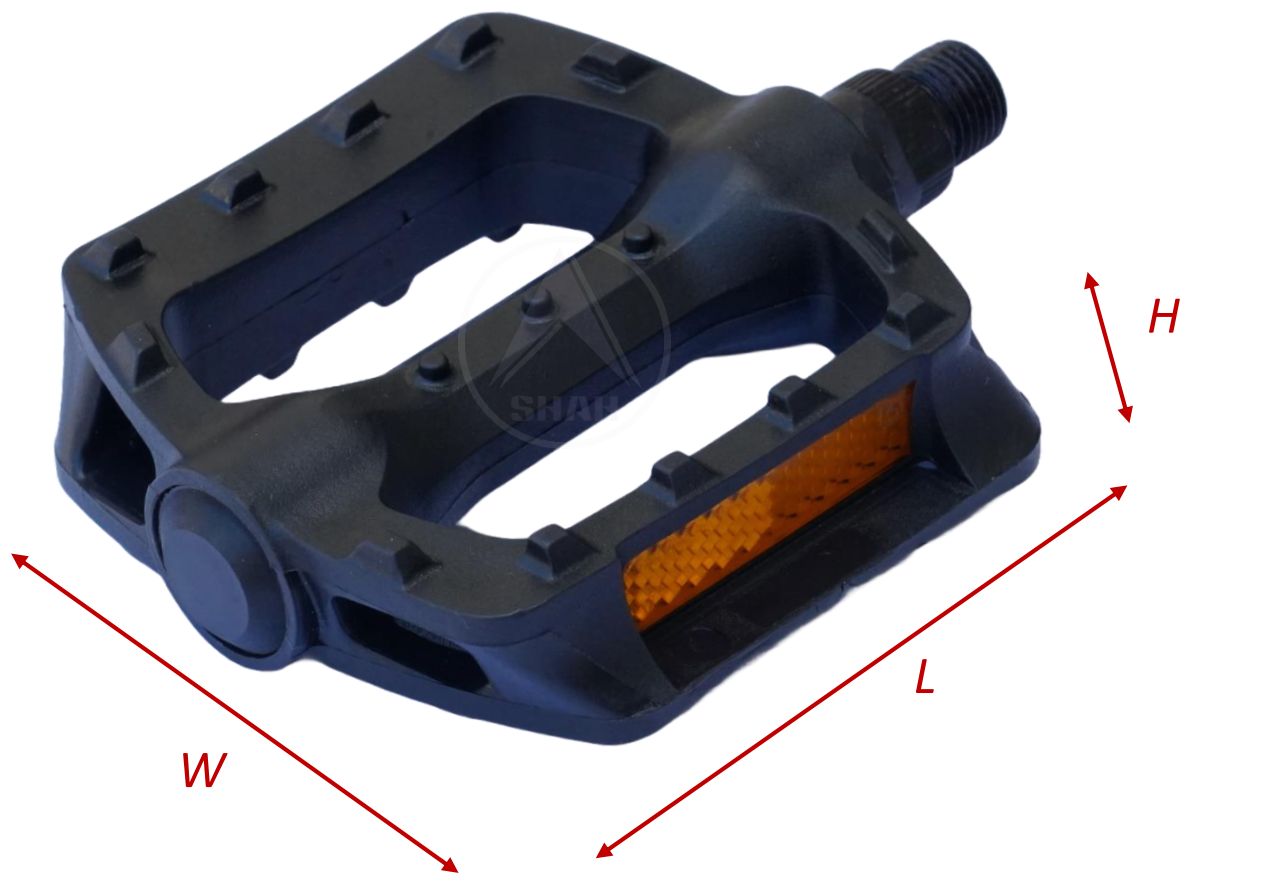

SPW-5003

SIZE IN MM (WxLxH)	80.40 x 95.60 x 28.30
BODY WEIGHT (IN GMS)	152 gm
AXLE LENGTH (IN MM)	88
MATERIAL	PPCP

OUR PRODUCT RANGE

MTB PEDALS

SPW-5004

SIZE IN MM (WxLxH)	92.70 x 95.10 x 26.40
BODY WEIGHT (IN GMS)	107 gm
AXLE LENGTH (IN MM)	88
MATERIAL	PPCP