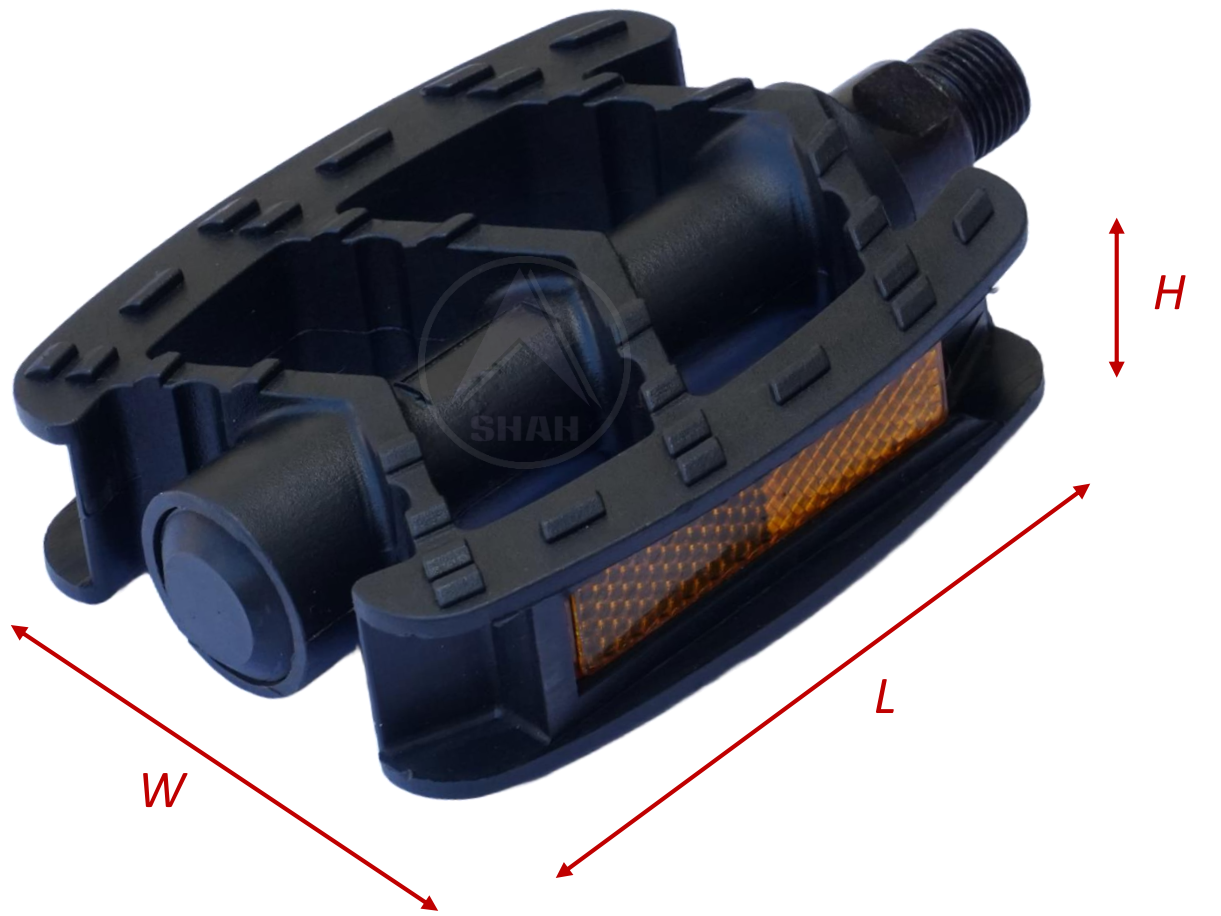

SPW-4729 L

SIZE IN MM (WxLxH)	79.90 x 93.20 x 25.90
BODY WEIGHT (IN GMS)	94 gm
AXLE LENGTH (IN MM)	88
MATERIAL	PPCP

OUR PRODUCT RANGE

MTB PEDALS

SPW-4729

SIZE IN MM (WxLxH)	81.10 x 94.65 x 26.90
BODY WEIGHT (IN GMS)	122 gm
AXLE LENGTH (IN MM)	88
MATERIAL	PPCP