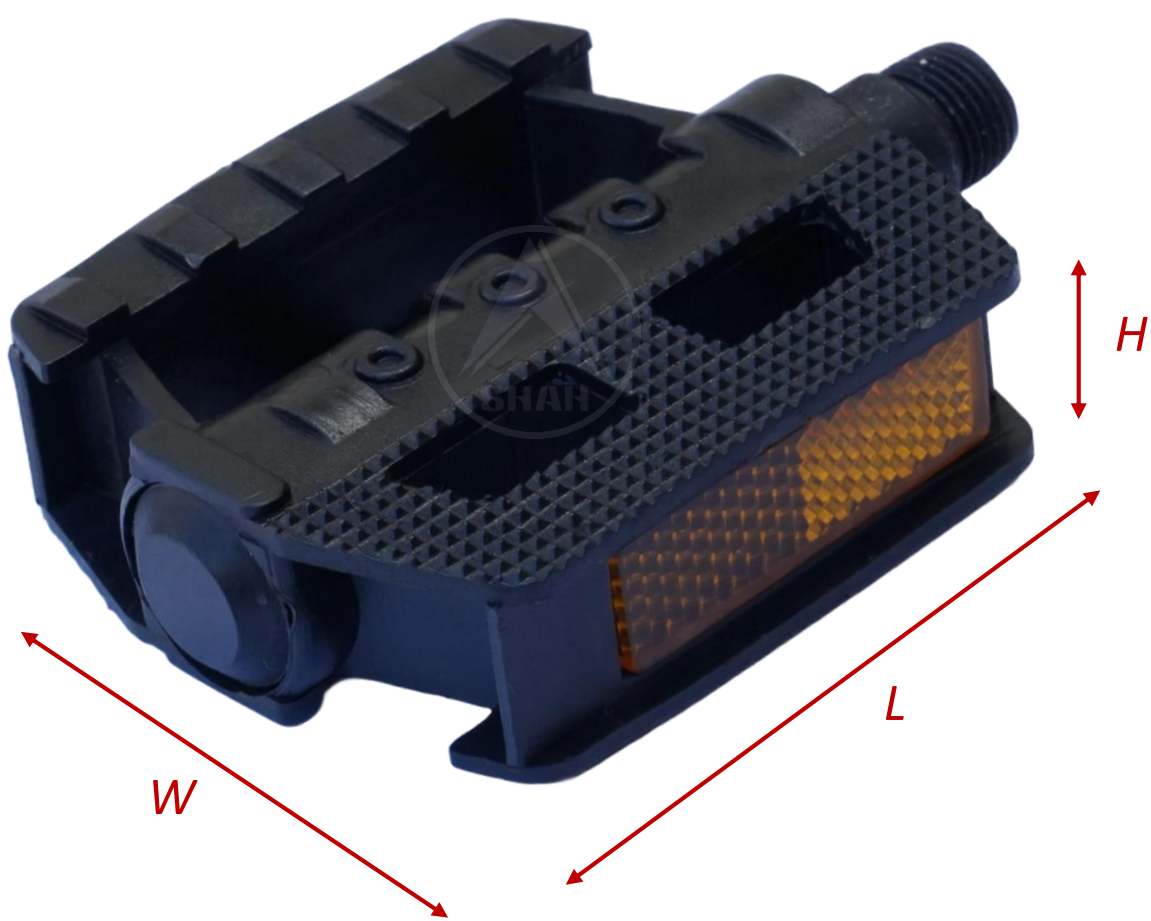

SPW-7011

SIZE IN MM (WxLxH)	71.60 x 79.40 x 25.60
BODY WEIGHT (IN GMS)	93 gm
AXLE LENGTH (IN MM)	72
MATERIAL	PPCP