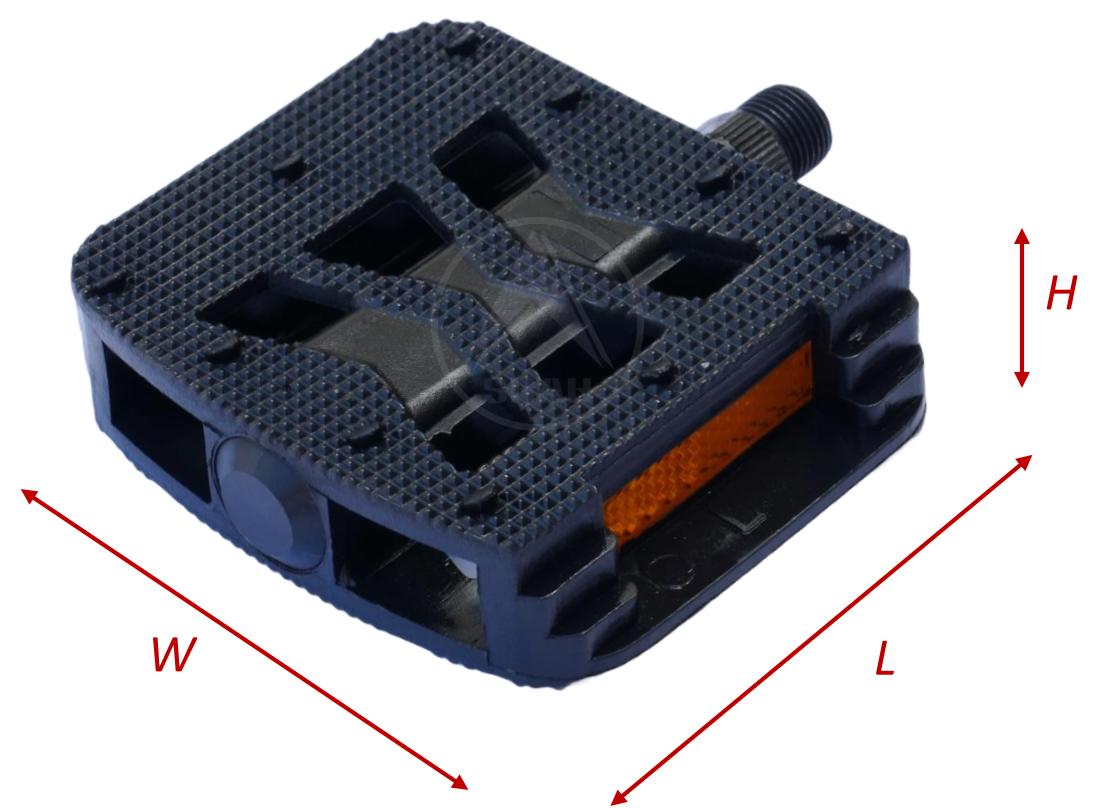

SPW-5007

SIZE IN MM (WxLxH)	102.20 x 87.40 x 26.40
BODY WEIGHT (IN GMS)	180 gm
AXLE LENGTH (IN MM)	80
MATERIAL	PPCP