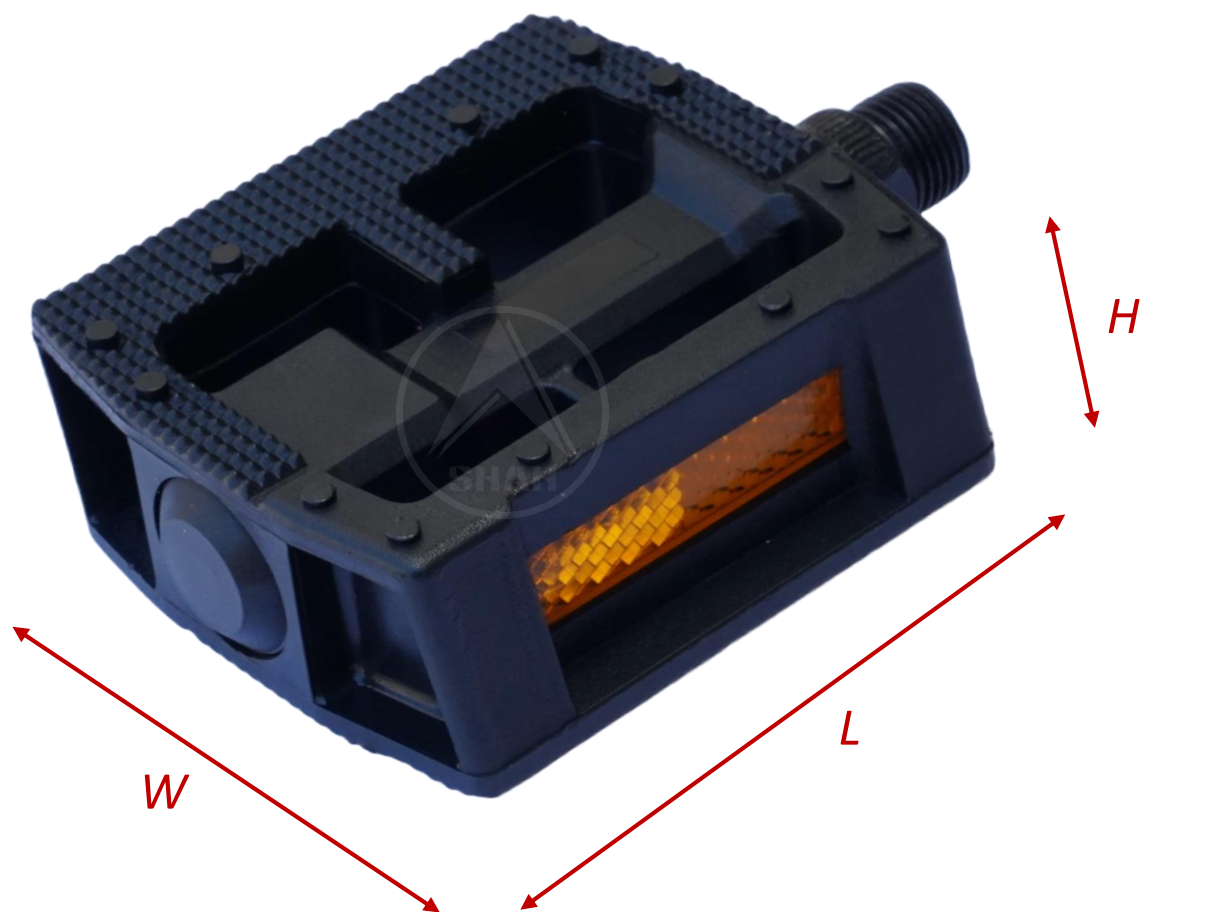

SPW-7004

SIZE IN MM (WxLxH)	71.30 x 80.30 x 27.80
BODY WEIGHT (IN GMS)	104 gm
AXLE LENGTH (IN MM)	80
MATERIAL	PPCP

OUR PRODUCT RANGE

KIDS PEDALS

SPW-7005

SIZE IN MM (WxLxH)	70.90 x 79.90 x 28.15
BODY WEIGHT (IN GMS)	116 gm
AXLE LENGTH (IN MM)	72
MATERIAL	PPCP