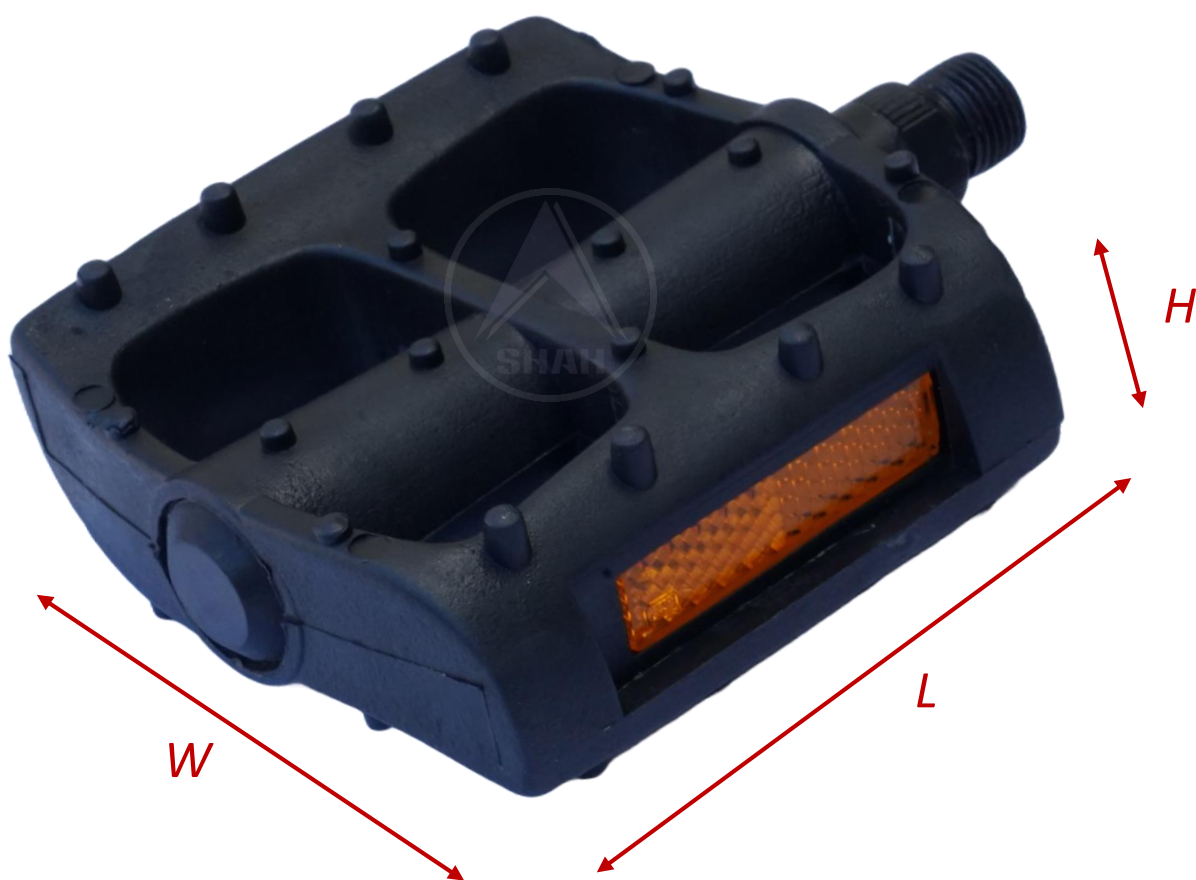

SPW-4117

SIZE IN MM (WxLxH)	89.90 x 94.40 x 26.60
BODY WEIGHT (IN GMS)	165 gm
AXLE LENGTH (IN MM)	88
MATERIAL	PPCP