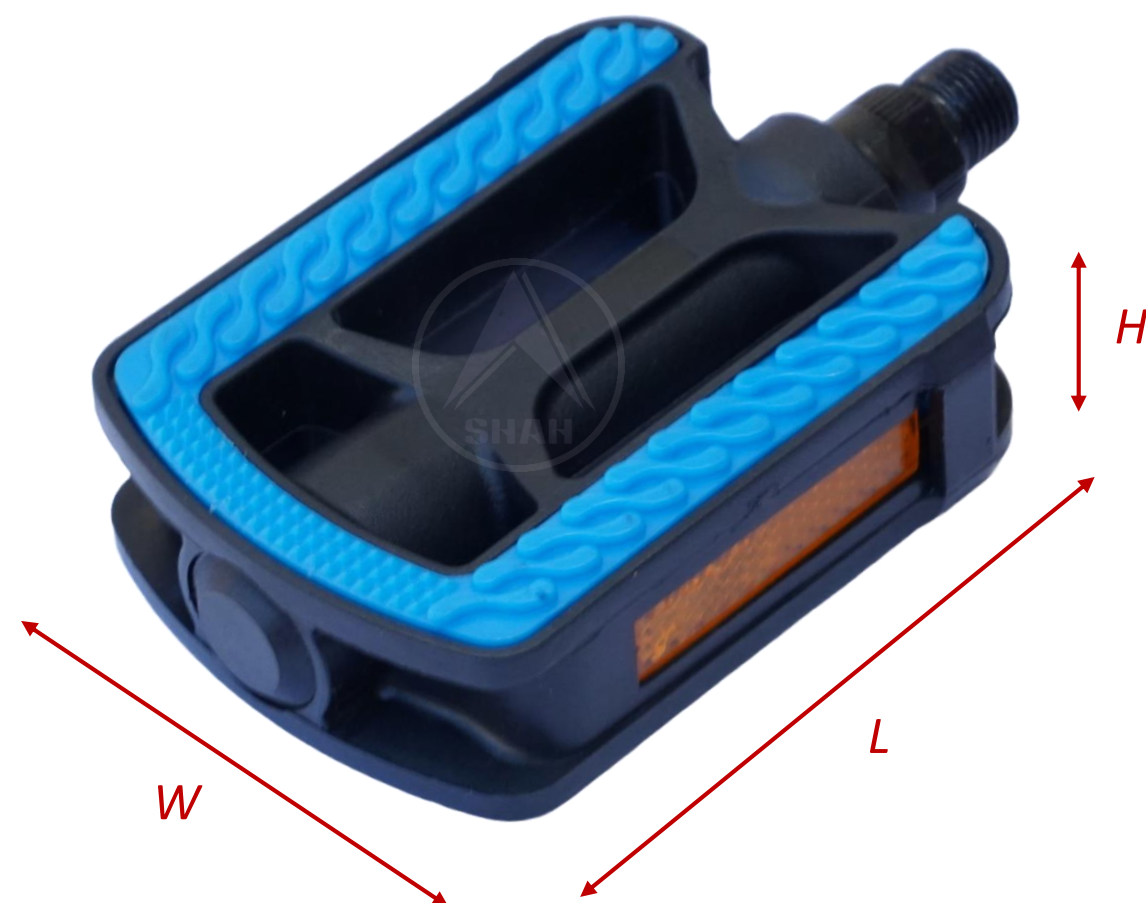

SPW-5012 F

SIZE IN MM (WxLxH)	72.80 x 97.20 x 29.90
BODY WEIGHT (IN GMS)	146 gm
AXLE LENGTH (IN MM)	88
MATERIAL	PPCP