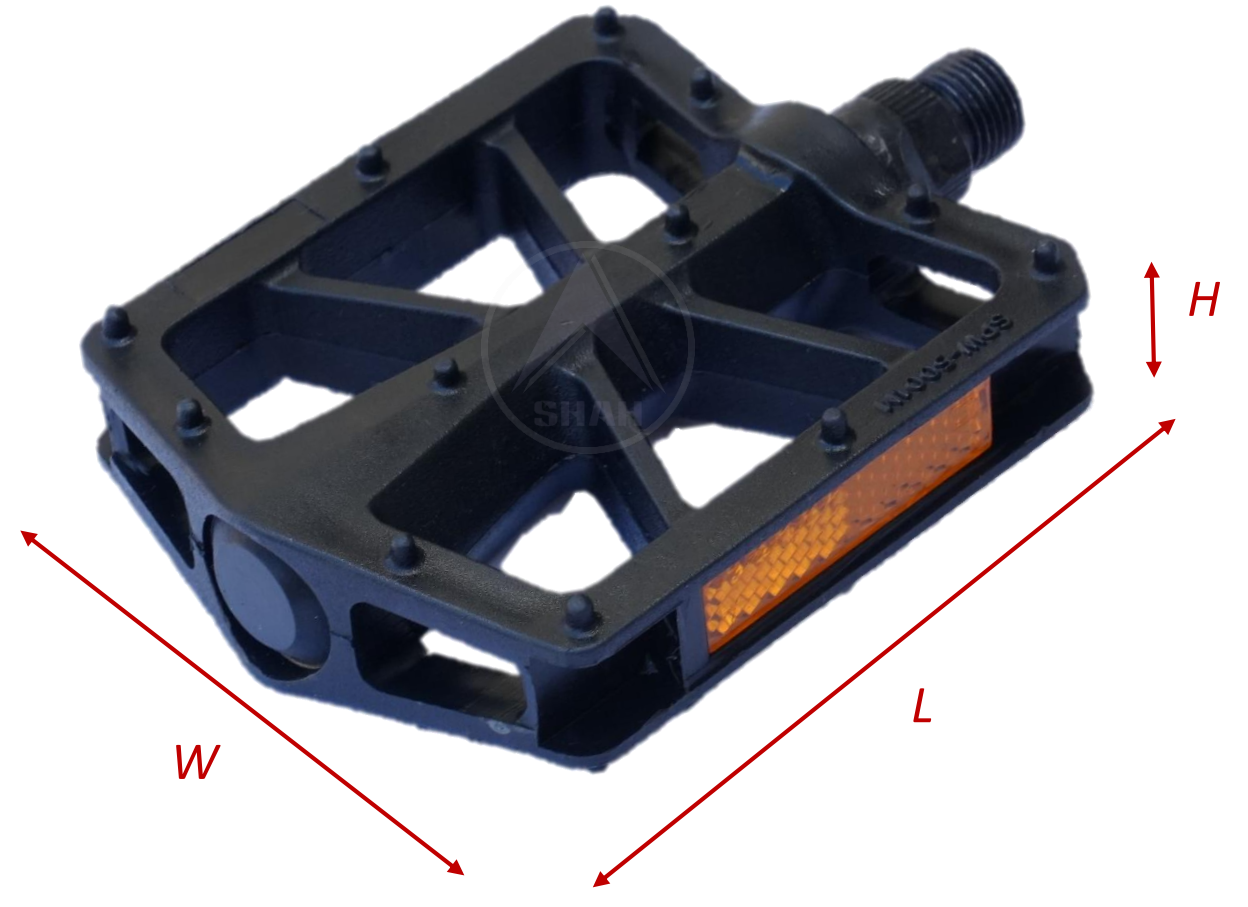

SPW-5001 M

SIZE IN MM (WxLxH)	85.55 x 97.90 x 27.25
BODY WEIGHT (IN GMS)	106 gm
AXLE LENGTH (IN MM)	88
MATERIAL	PPCP