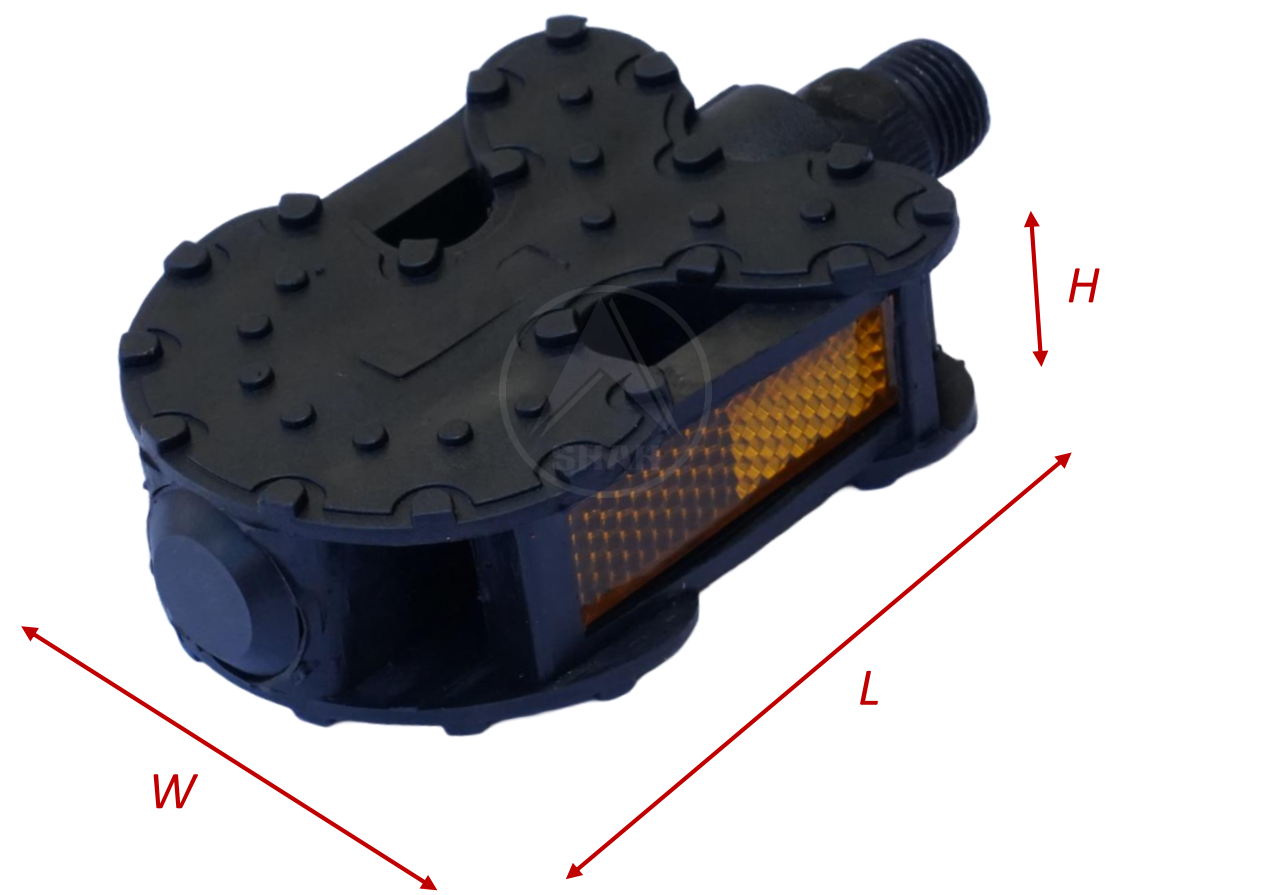

SPW-7002

SIZE IN MM (WxLxH)	60.40 x 81.15 x 25.15
BODY WEIGHT (IN GMS)	104 gm
AXLE LENGTH (IN MM)	72
MATERIAL	PPCP