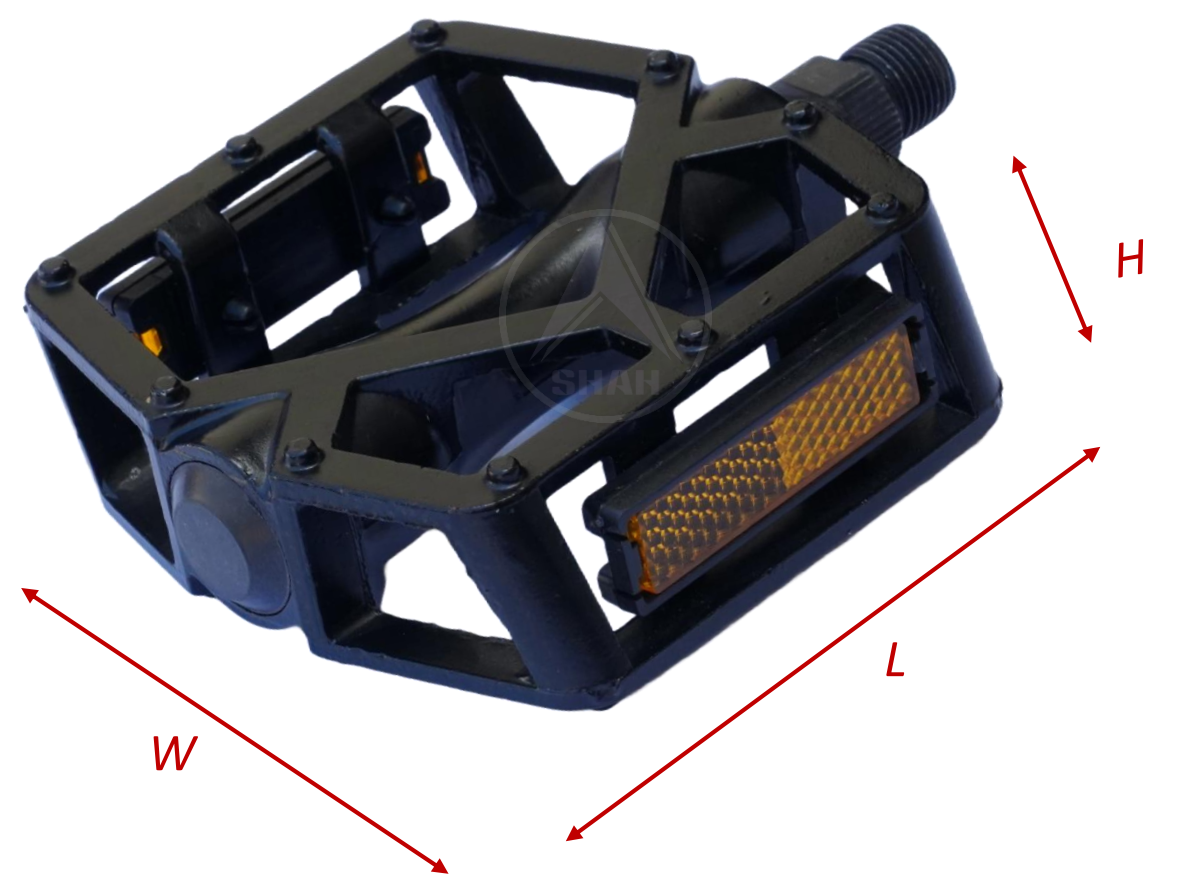

SPW-1010 (Alloy Pedal)

SIZE IN MM (WxLxH)	101.10 x 95.30 x 27.00
BODY WEIGHT (IN GMS)	470 gm
AXLE LENGTH (IN MM)	88
MATERIAL	Alloy