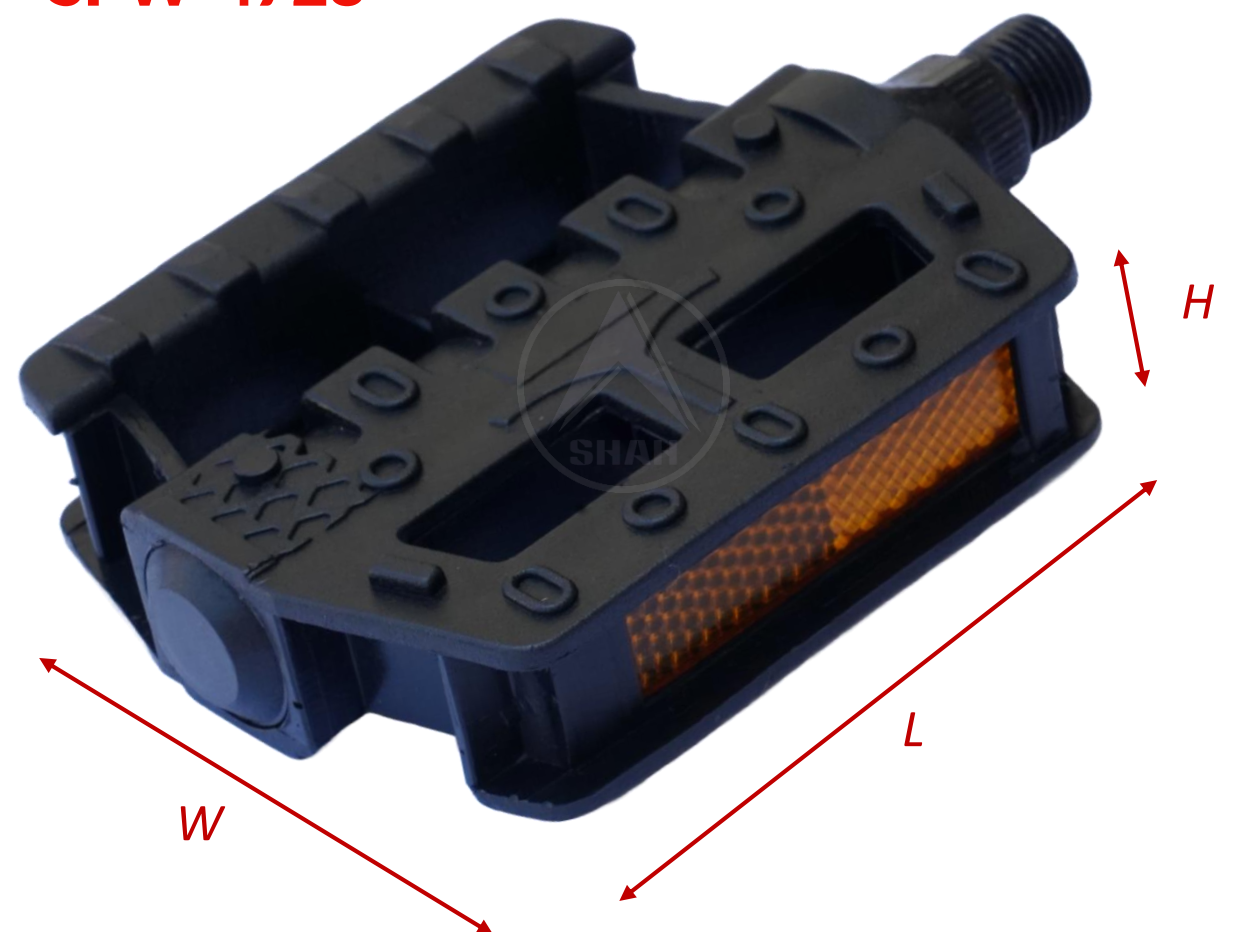

SPW-4728

SIZE IN MM (WxLxH)	82.20 x 93.80 x 25.75
BODY WEIGHT (IN GMS)	123 gm
AXLE LENGTH (IN MM)	88
MATERIAL	PPCP