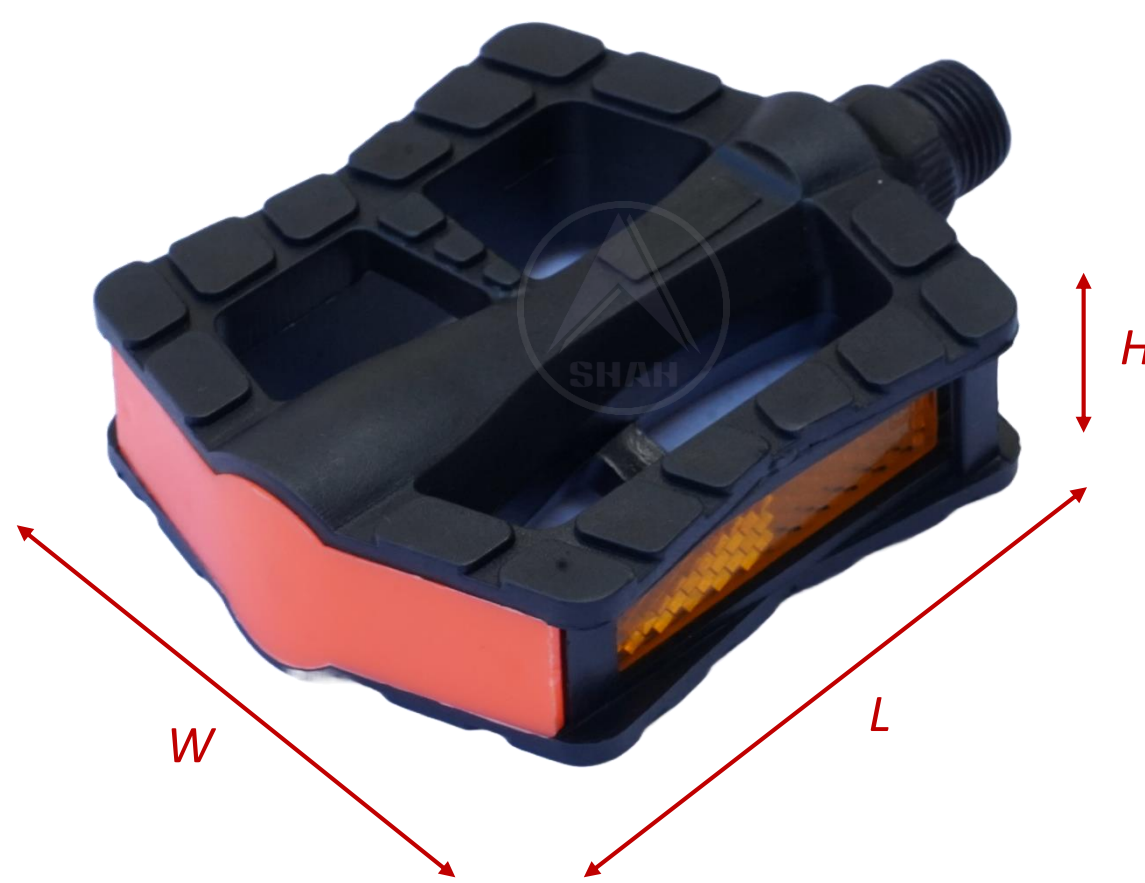

SPW-7008

SIZE IN MM (WxLxH)	72.00 x 80.50 x 26.05
BODY WEIGHT (IN GMS)	80 gm
AXLE LENGTH (IN MM)	72
MATERIAL	PPCP