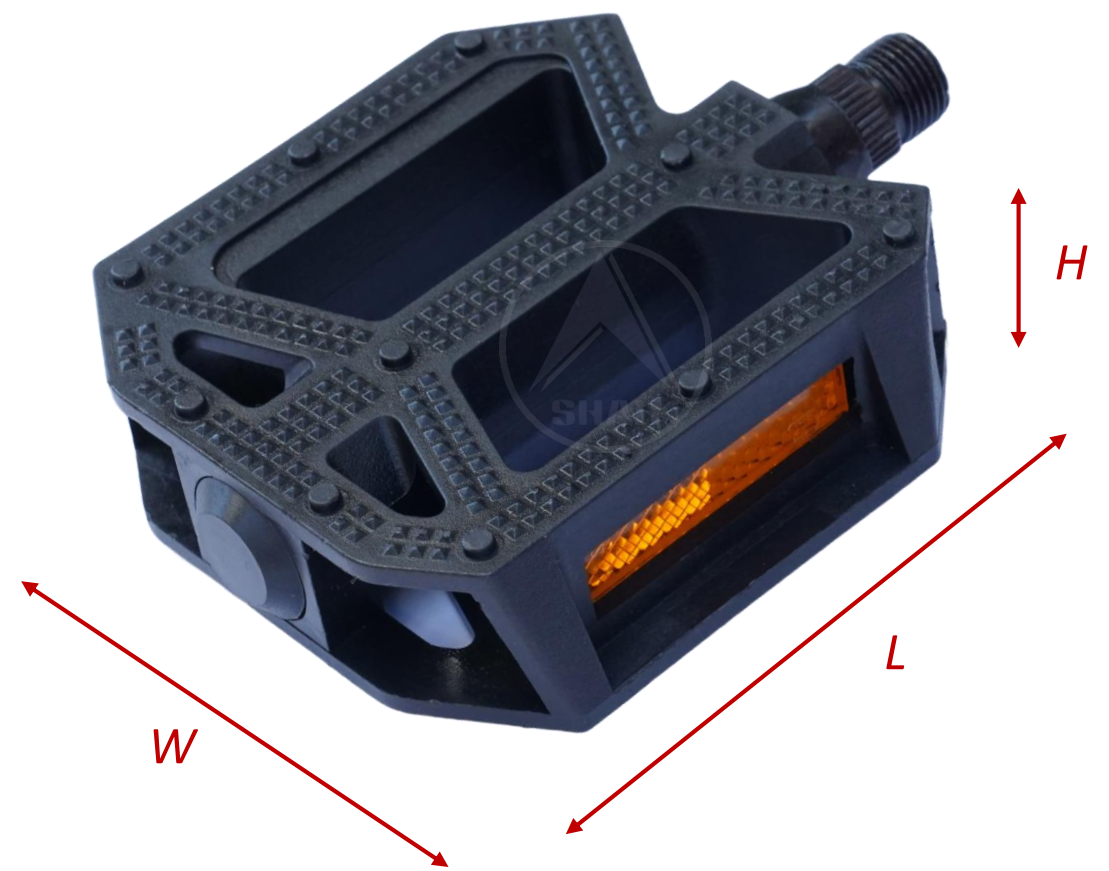

OUR PRODUCT RANGE

MTB PEDALS

SIZE IN MM (WxLxH)	74.90 x 97.55 x 30.10
BODY WEIGHT (IN GMS)	185 gm
AXLE LENGTH (IN MM)	88
MATERIAL	PPCP

SPW-5015

SIZE IN MM (WxLxH)	92.25 x 93.00 x 27.35
BODY WEIGHT (IN GMS)	155 gm
AXLE LENGTH (IN MM)	88
MATERIAL	PPCP