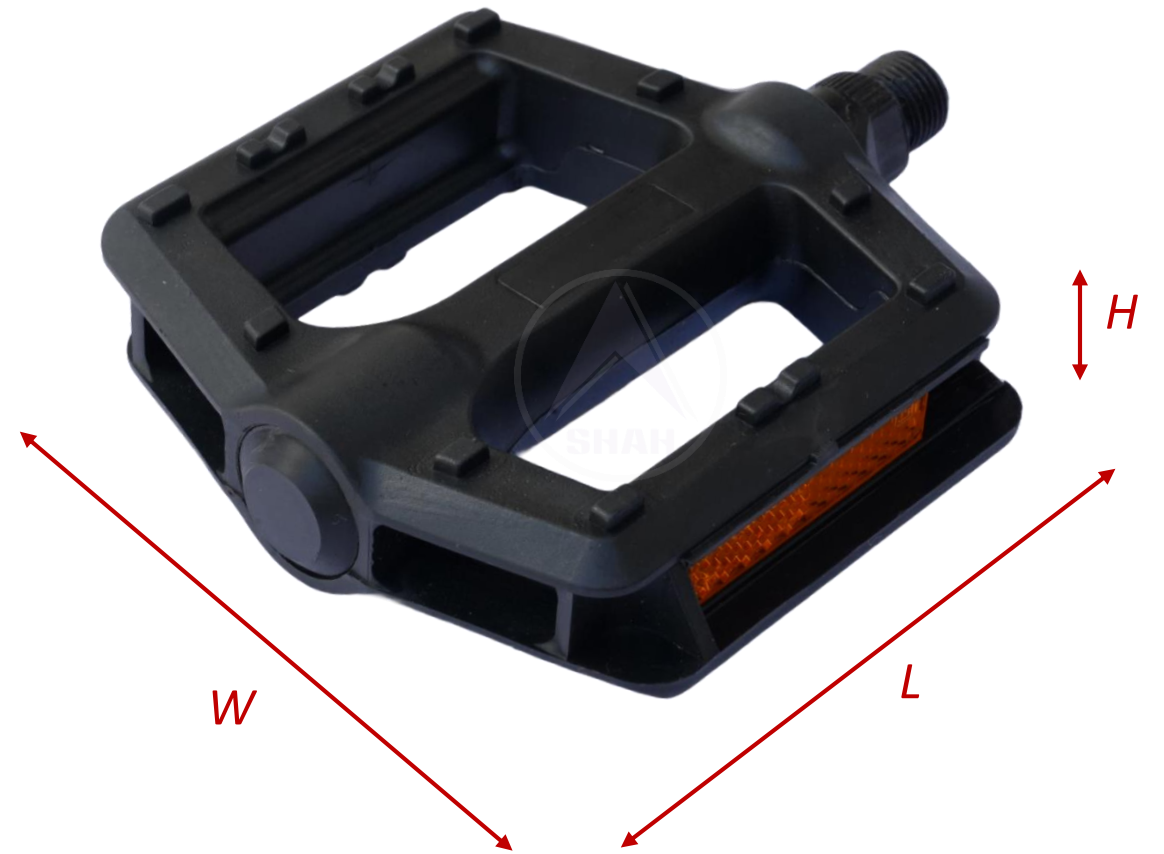

SPW-5005

SIZE IN MM (WxLxH)	102.00 x 98.15 x 27.70
BODY WEIGHT (IN GMS)	140 gm
AXLE LENGTH (IN MM)	88
MATERIAL	PPCP