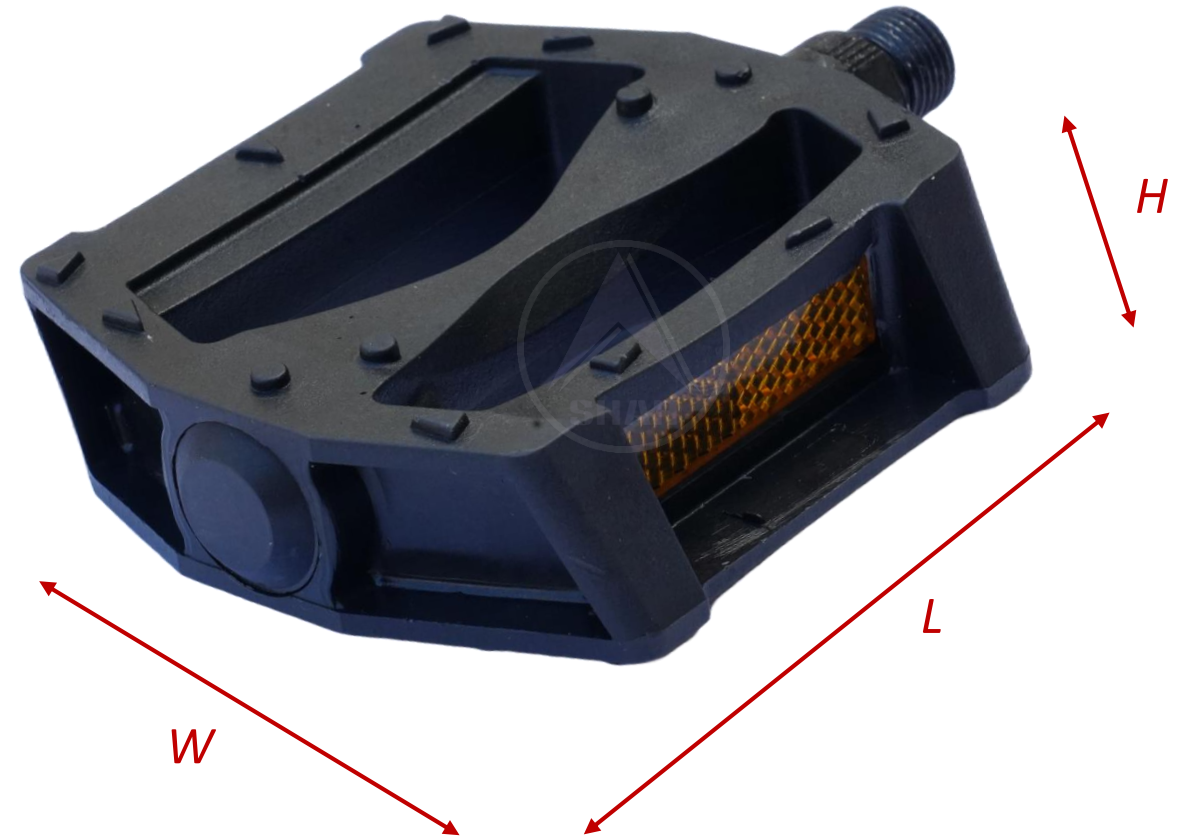

SPW-5008 L

SIZE IN MM (WxLxH)	91.55 x 94.05 x 24.90
BODY WEIGHT (IN GMS)	120 gm
AXLE LENGTH (IN MM)	88
MATERIAL	PPCP